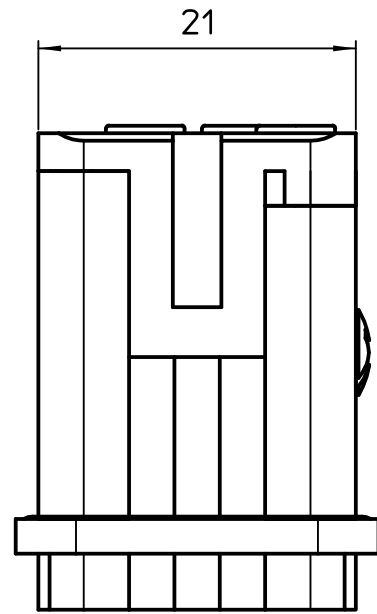

A

A

B

B

C

C

Diritti riservati All rights reserved

REV.	DATE	SIGNATURE

Dimensions in mm	Simplified representation with dimensions without tolerance	
	Original Size A4	JKSM 03
	Date 08/10/14	Male insert spring 3P + 10A 400V-JEI
Sign. T.Tedeschi		Scale 2:1