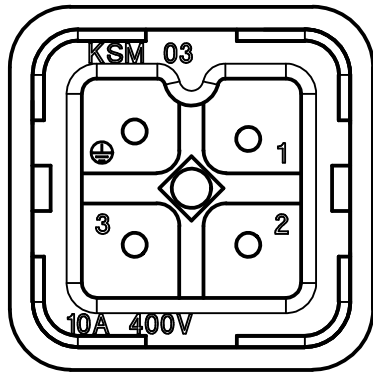

A

A

B

B

C

C

Diritti riservati All rights reserved

REV.	DATE	SIGNATURE

Dimensions in mm	Simplified representation with dimensions without tolerance	
	Original Size A4	JKSM 03
	Date 08/10/14	Male insert spring 3P + 10A 400V-JEI
Sign. T.Tedeschi		Scale 2:1