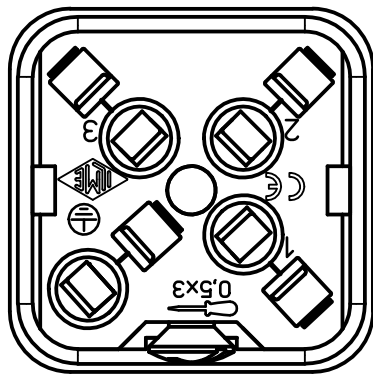

C

Diritti riservati All rights reserved

REV.	DATE	SIGNATURE

Dimensions in mm	Simplified representation with dimensions without tolerance	
	Original Size A4	JKSM 03
	Date 08/10/14	Male insert spring 3P + 10A 400V-JEI
Sign. T.Tedeschi		Scale 2:1