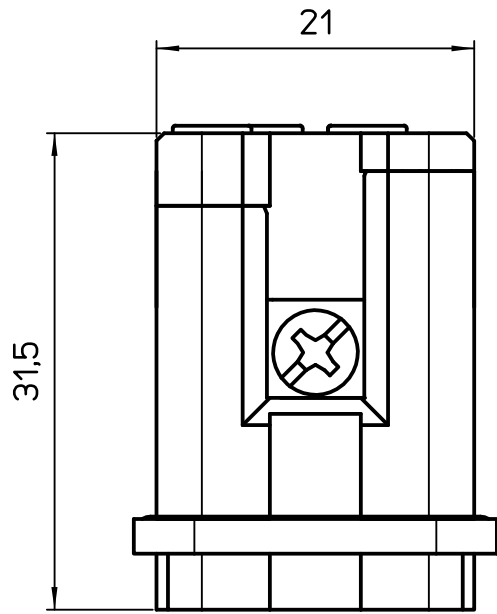

A

A

B

B

C

C

Diritti riservati All rights reserved

REV.	DATE	SIGNATURE

Dimensions in mm	Simplified representation with dimensions without tolerance	
	Original Size A4	JKSM 03
	Date 08/10/14	Male insert spring 3P + 10A 400V-JEI
Sign. T.Tedeschi		Scale 2:1